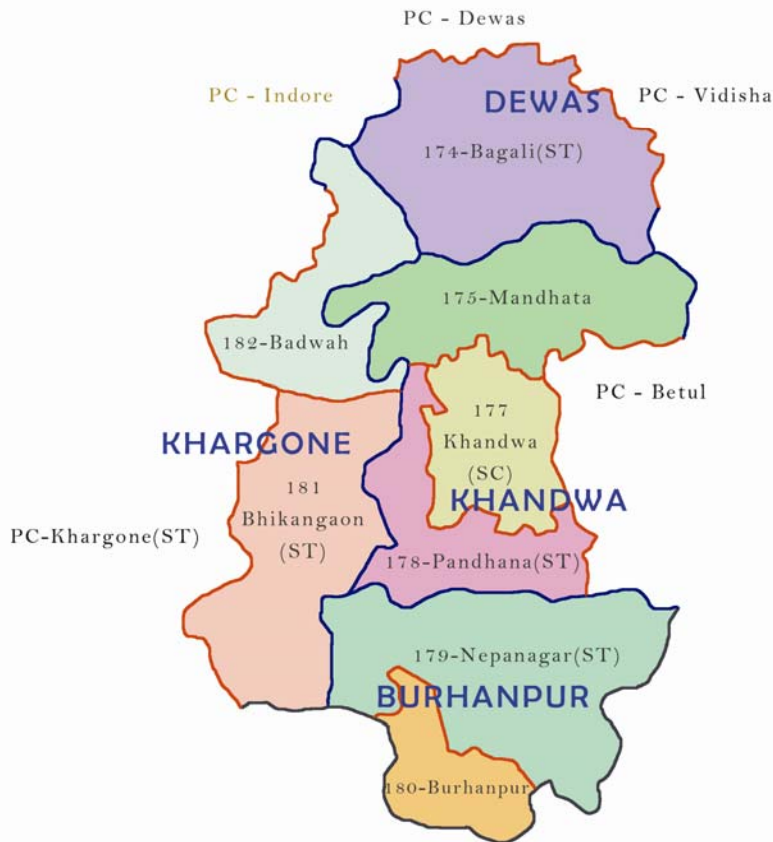

PARLIAMENTARY CONSTITUENCY 28 - KHANDWA

DISTRICT BOUNDARY: 
AC BOUNDARY: 
STATE BOUNDARY: 
DISTRICT NAME

LIST OF DISTRICTS COMPRISED
WITHIN PC
KHANDWA
DEWAS
BURHANPUR
KHARGONE